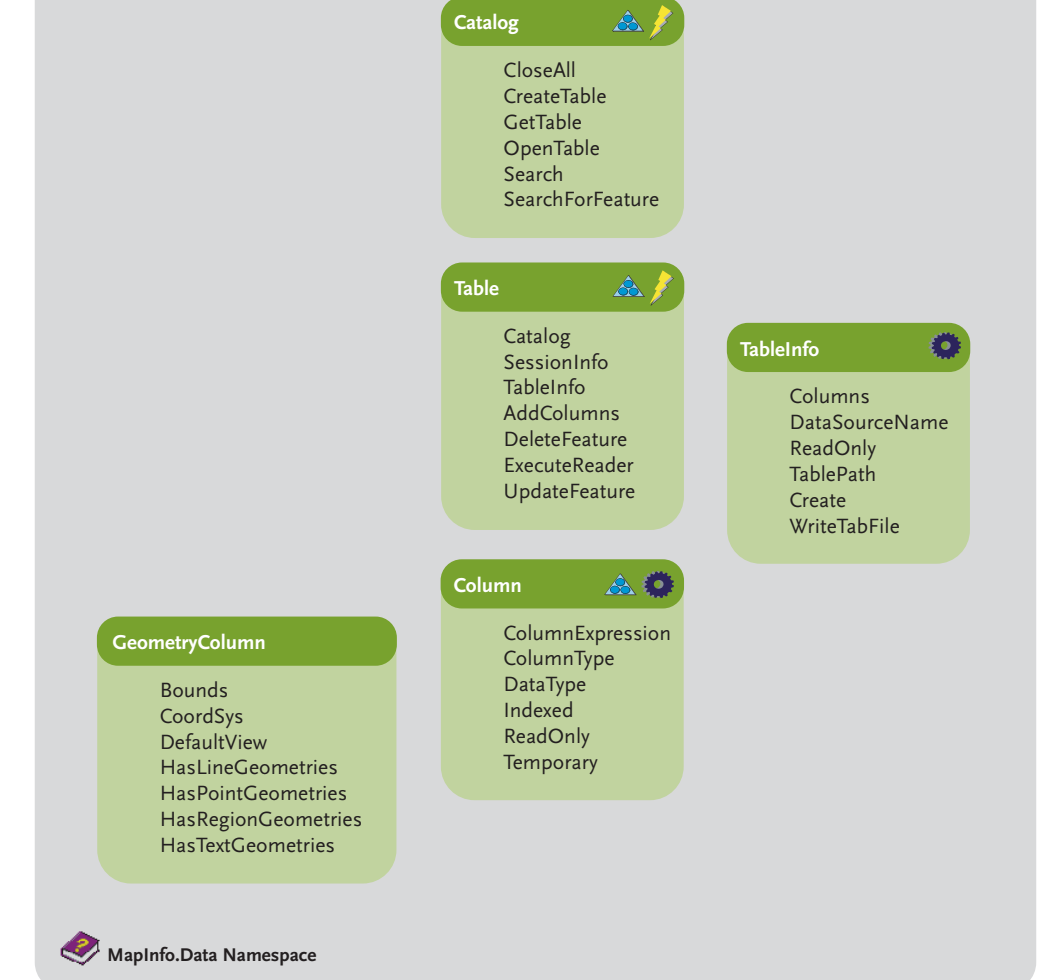

MapInfo.Engine.Session.Current

To learn more about MapXtreme. 2005 go to:

Start >
 All Programs >
 MapInfo >
 MapXtreme 2005 >
 Learning Resources