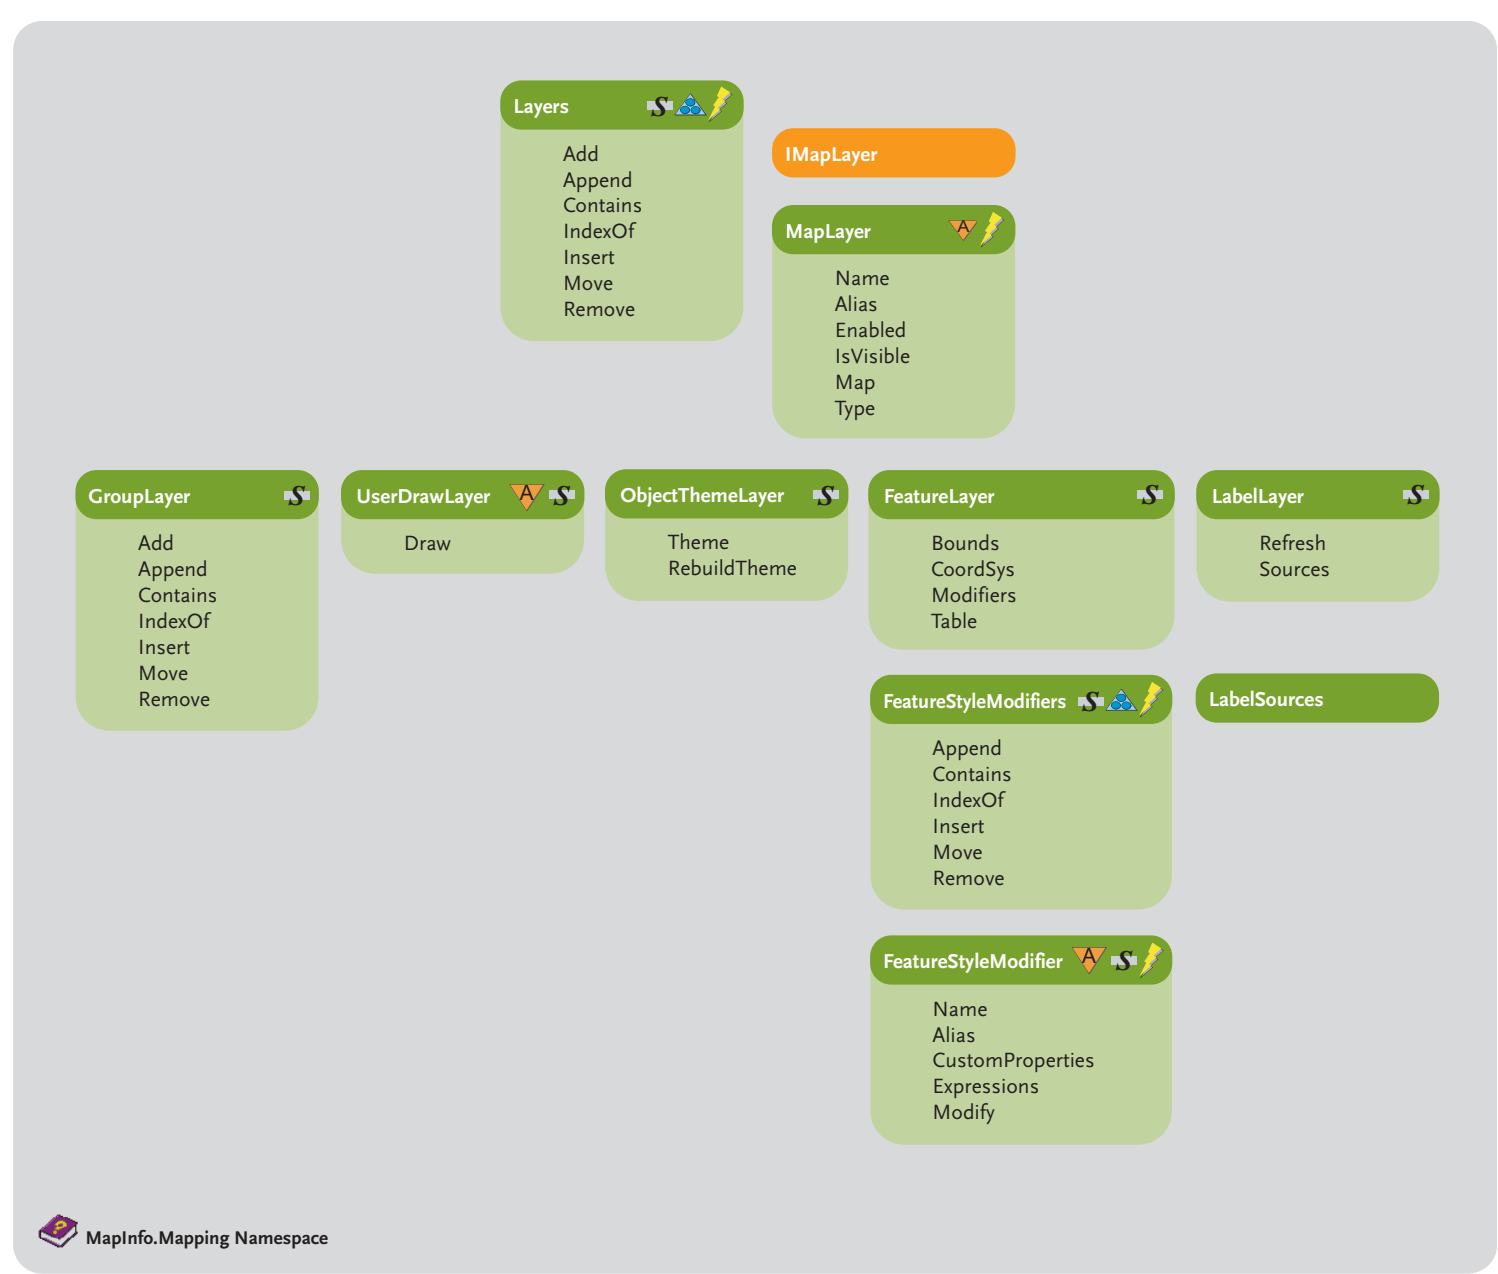

MapInfo.Engine.Session.Current

To learn more about MapXtreme. 2005 go to:

Start >
 All Programs >
 MapInfo >
 MapXtreme 2005 >
 Learning Resources