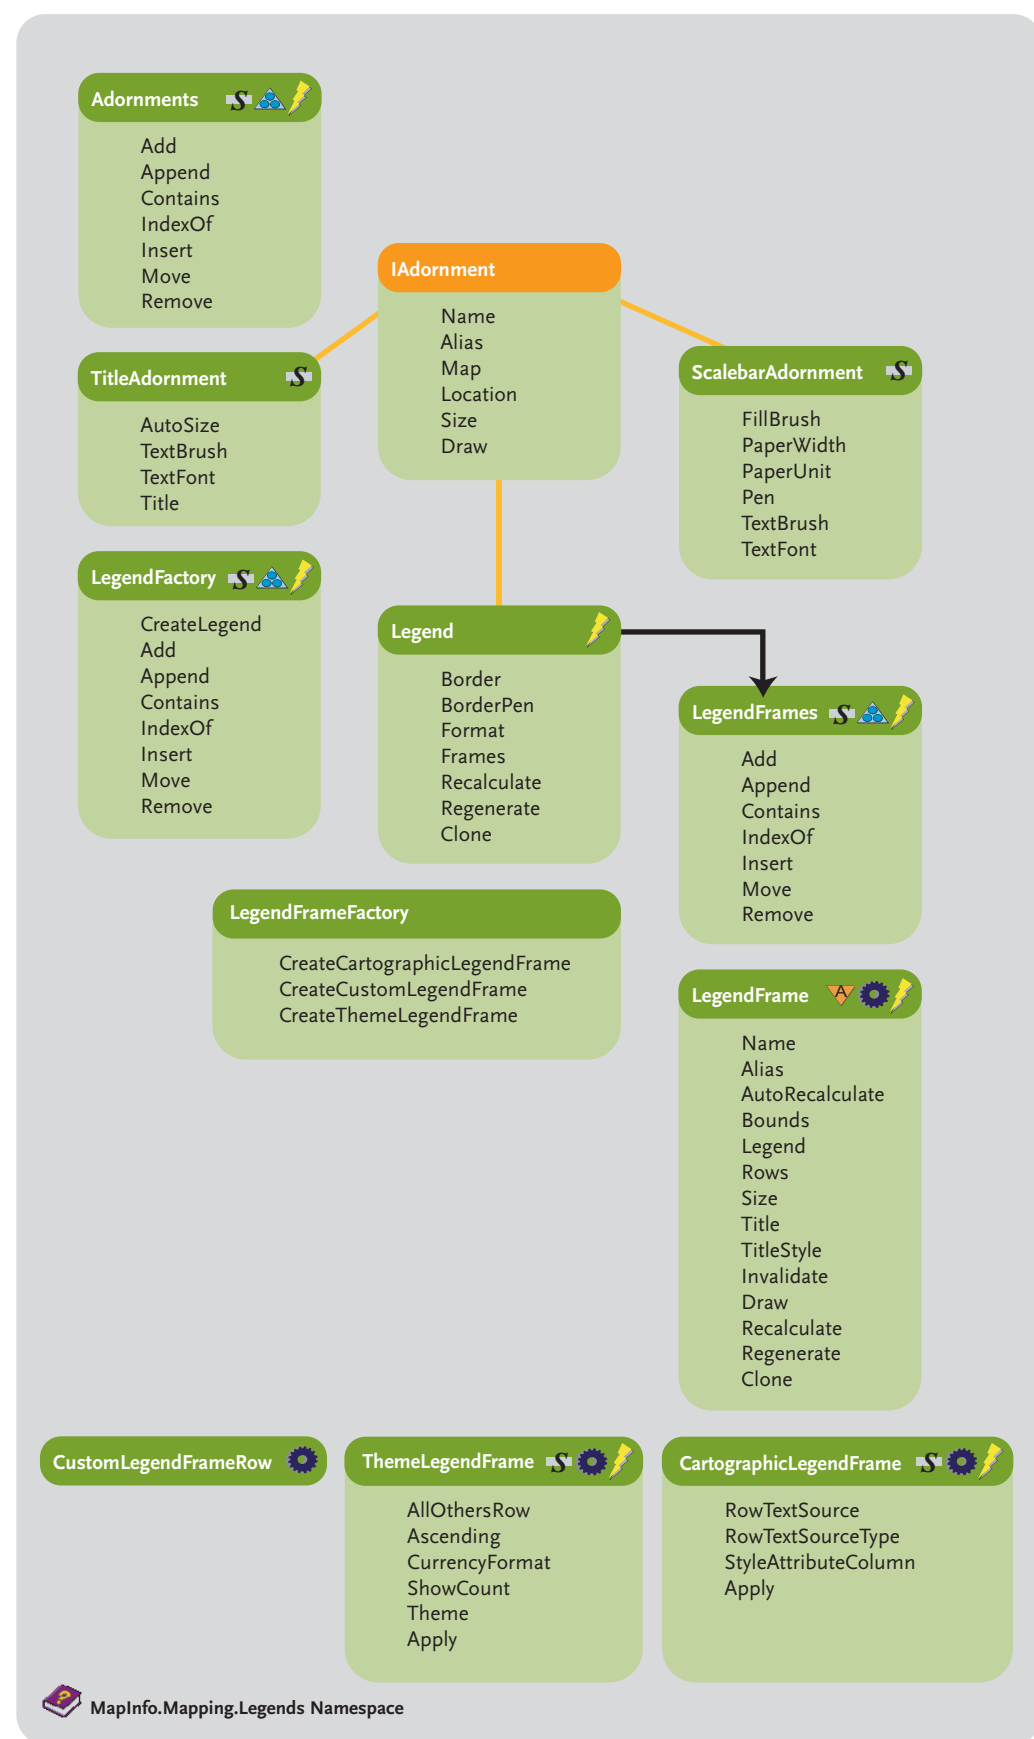

MapInfo.Engine.Session.Current

To learn more about MapXtreme. 2005 go to:

Start >
 All Programs >
 MapInfo >
 MapXtreme 2005 >
 Learning Resources