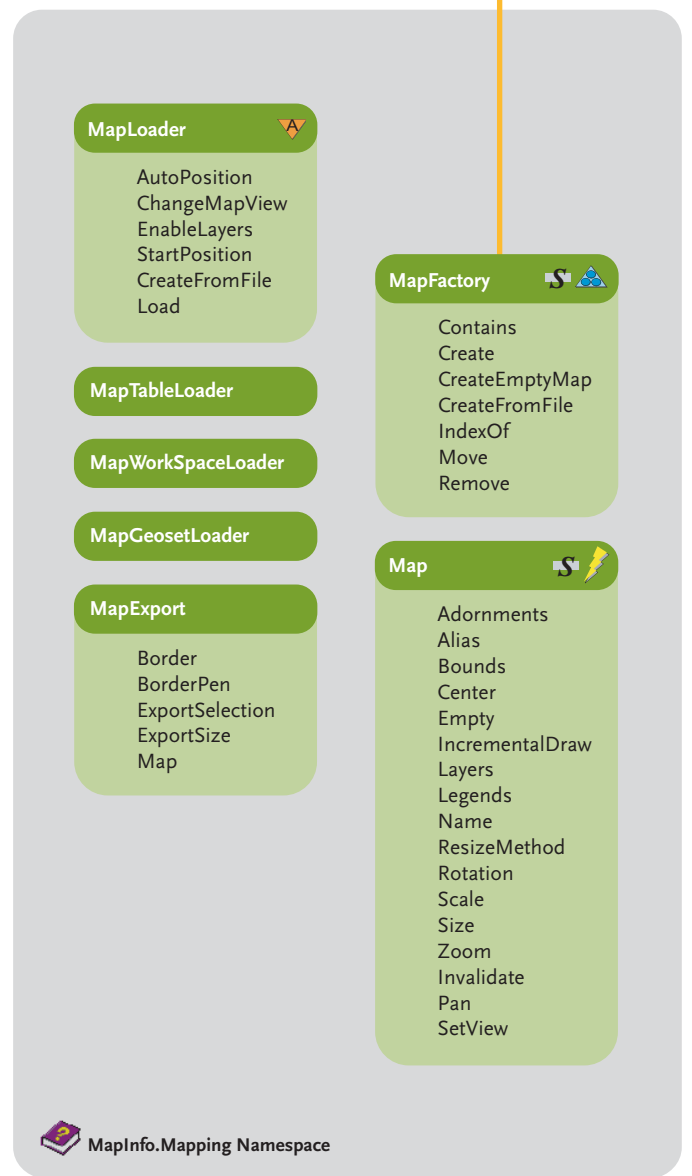

MapInfo.Engine.Session.Current

To learn more about MapXtreme. 2005 go to:

Start >
 All Programs >
 MapInfo >
 MapXtreme 2005 >
 Learning Resources